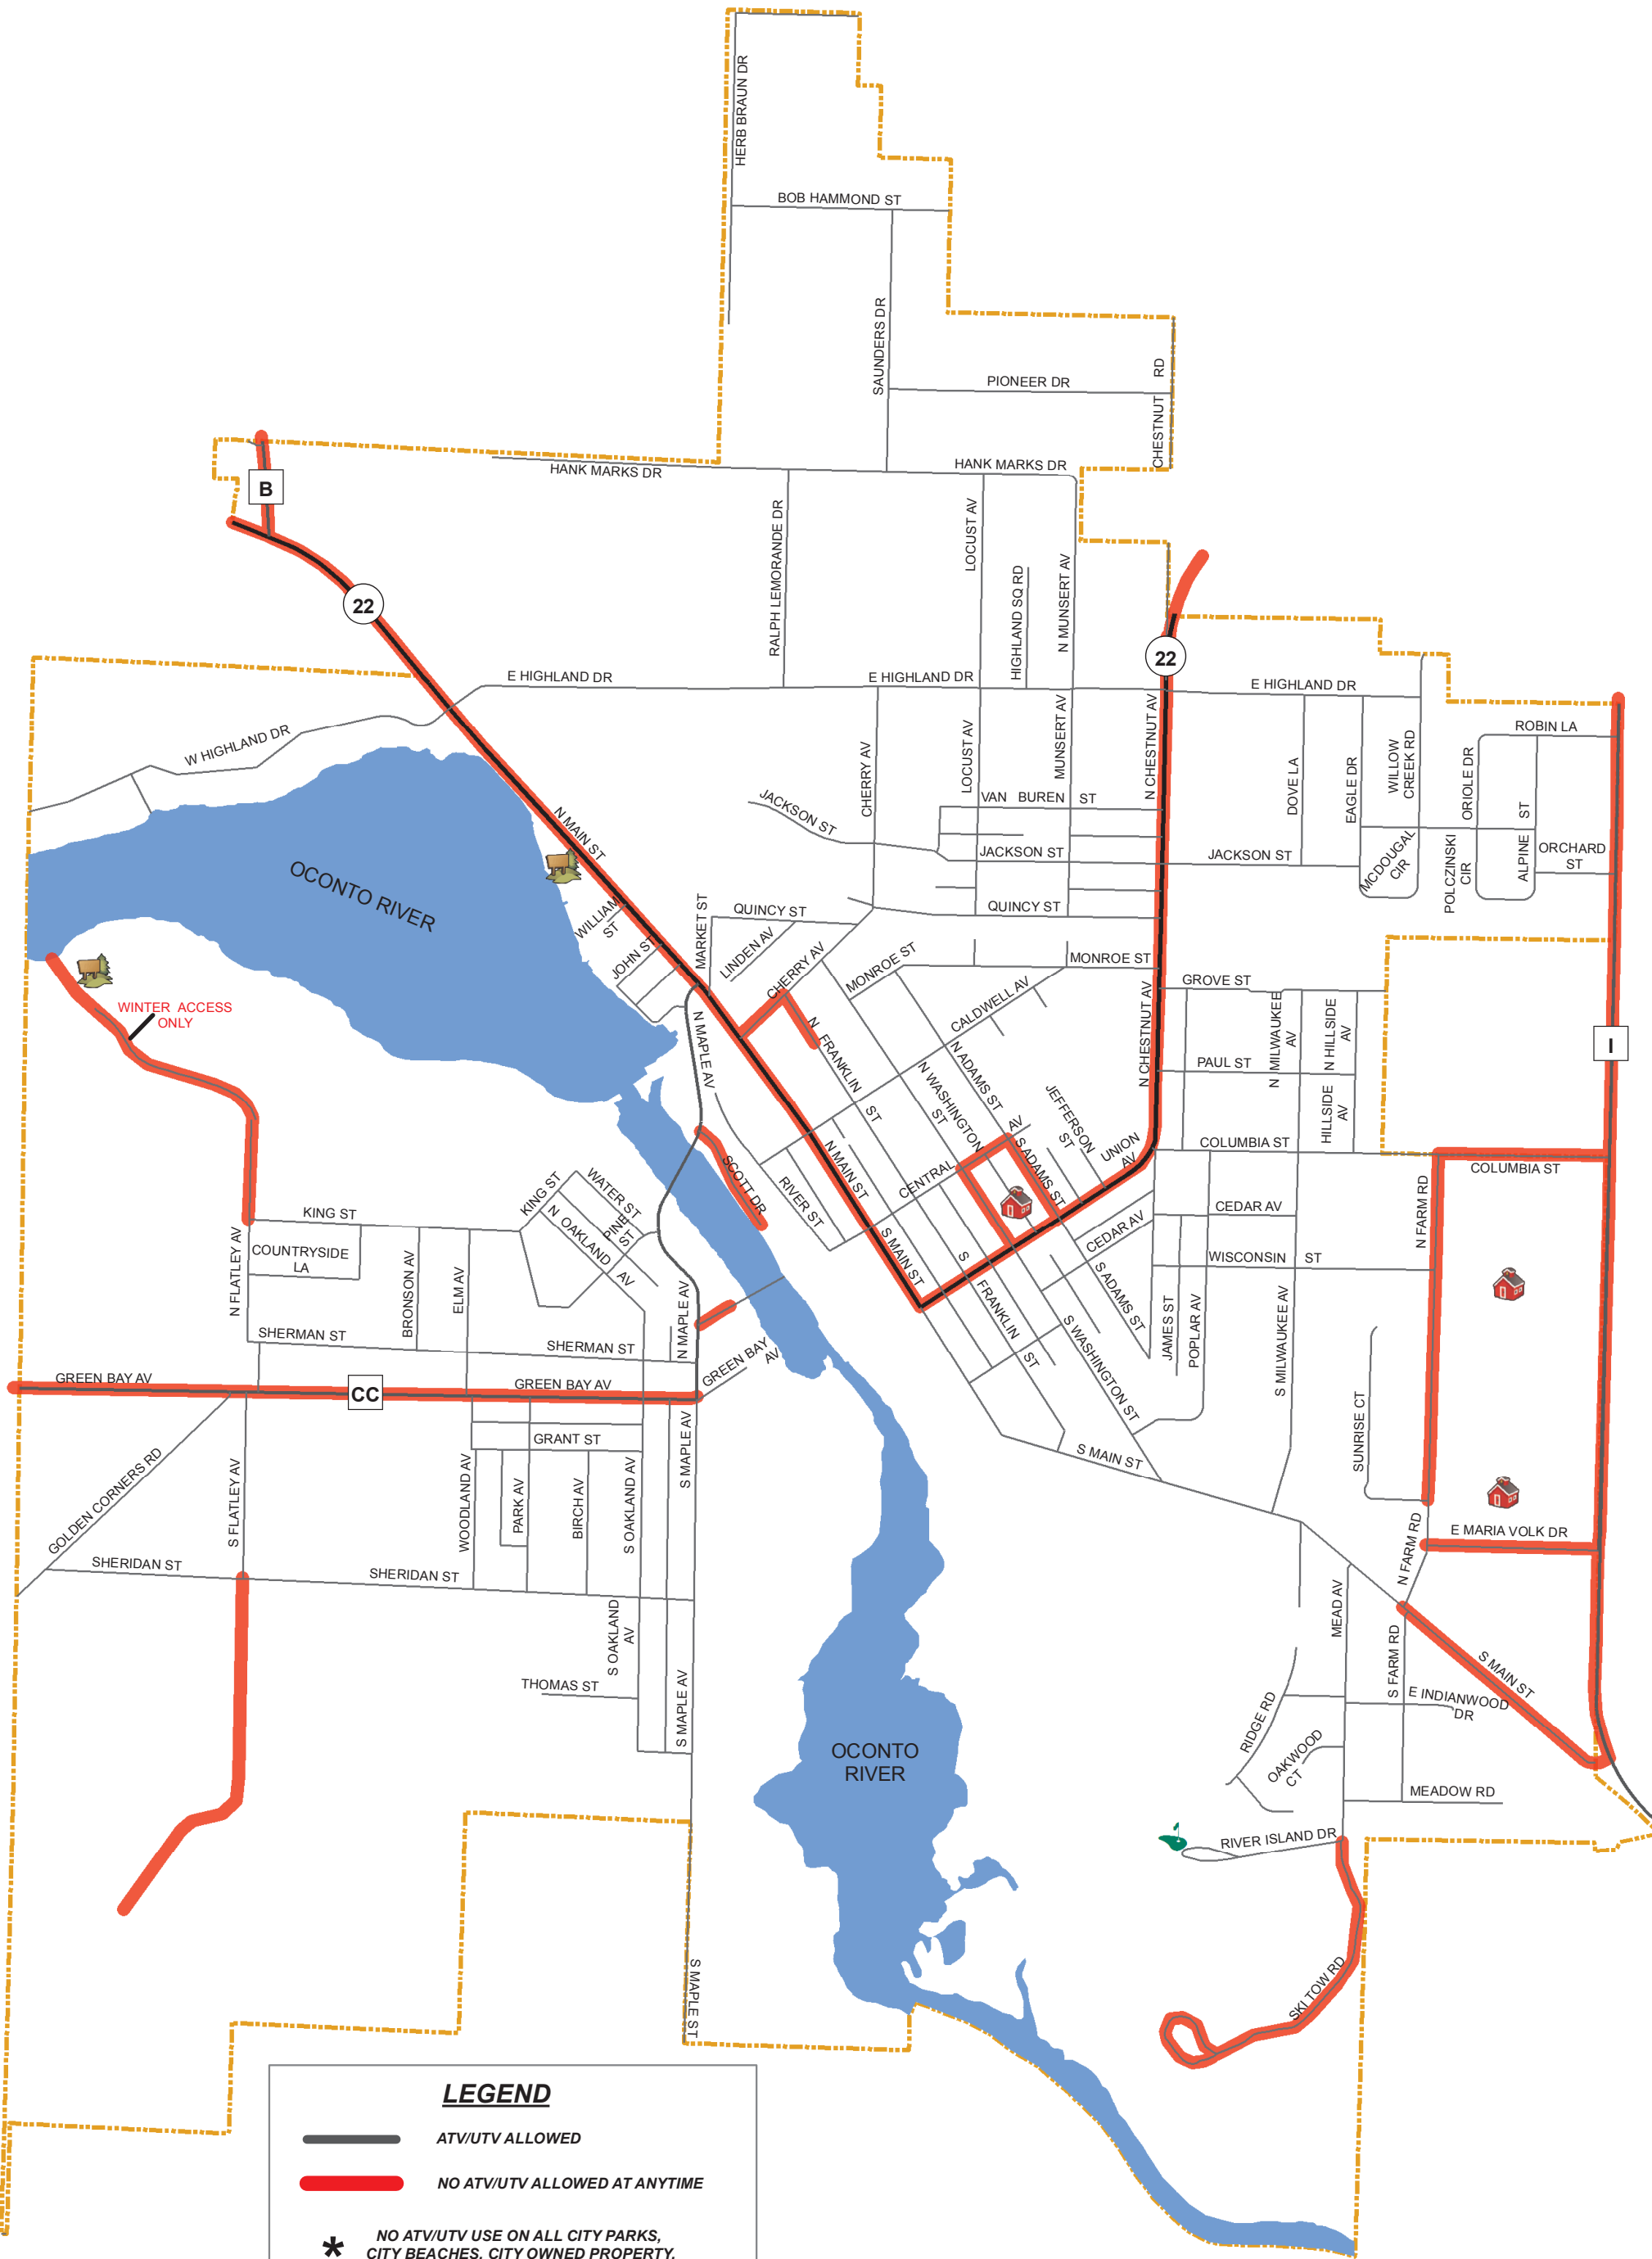

# CITY OF OCONTO FALLS ATV/UTV MAP

**LEGEND**

- ATV/UTV ALLOWED
- NO ATV/UTV ALLOWED AT ANYTIME
- \* NO ATV/UTV USE ON ALL CITY PARKS, CITY BEACHES, CITY OWNED PROPERTY, AND ALL SCHOOL LOCATIONS.
- SCHOOL
- PARK
- GOLF COURSE